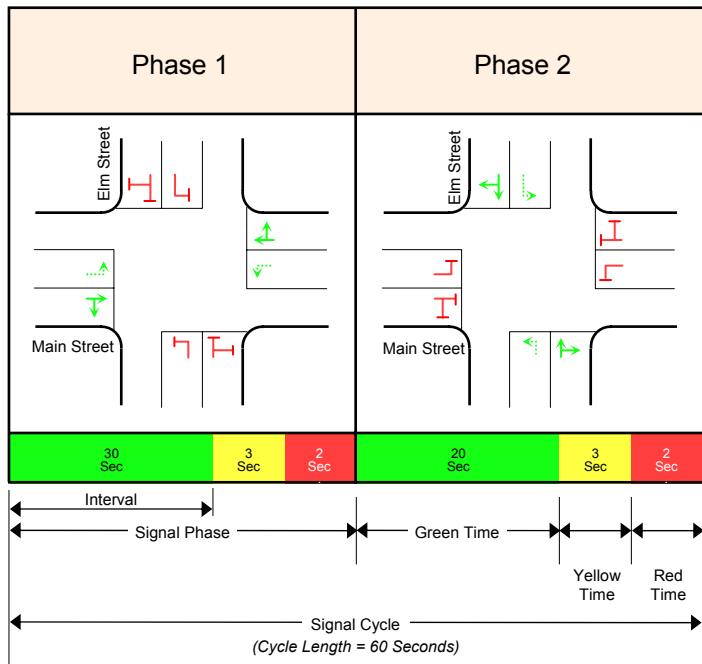

a. Permissive Phasing

LEGEND

- Stopped Left Turn Movement
- Permitted Left Turn Movement
- Protected Left Turn Movement
- Stopped Through and Right Turn Movement

b. Protected Phasing

SIGNAL PHASING DIAGRAM SHOWING TYPES OF PHASING

HVCEO Traffic Signal Coordination Plan